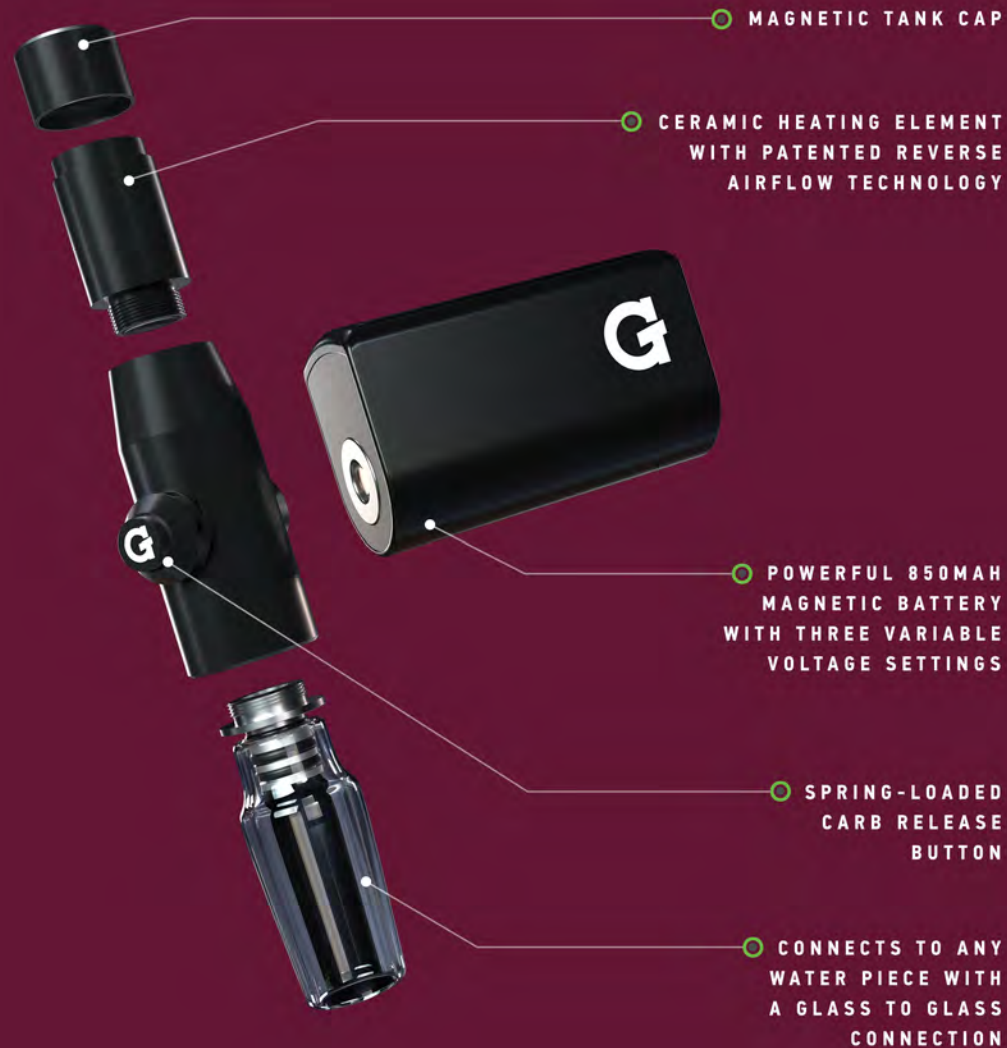

G PEN CONNECT TANK
MSRP: \$29.95

10MM MALE GLASS ADAPTER
MSRP: \$14.95

18MM MALE GLASS ADAPTER
MSRP: \$14.95

G PEN CONNECT
(FOR CONCENTRATES)
MSRP: \$149.95

CONTENTS:

- 1 G PEN CONNECT BATTERY
- 1 G PEN CONNECT TANK
- 1 G PEN CONNECT HOUSING
- 1 G PEN CONNECT TRAVEL CASE
- 1 G PEN CONNECT MALE GLASS ADAPTER (14 MM)
- 1 G PEN CONNECT MALE GLASS ADAPTER CONNECTOR
- 1 MICRO USB TO USB CHARGING CABLE
- 3 REPLACEMENT O-RINGS

14MM MALE GLASS ADAPTER
MSRP: \$14.95

10MM FEMALE GLASS ADAPTER
MSRP: \$14.95

14MM FEMALE GLASS ADAPTER
MSRP: \$14.95

18MM FEMALE GLASS ADAPTER
MSRP: \$14.95

ROAM

COOKIES x G PEN ROAM
(FOR CONCENTRATES)

MSRP: **\$149.95**